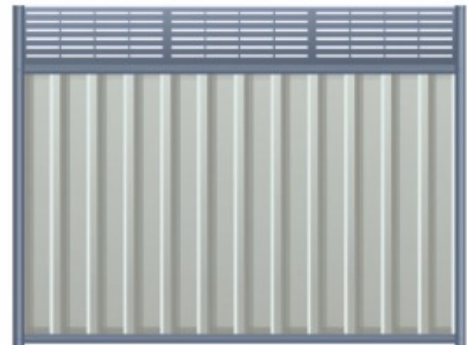

conditions apply

**AVAILABLE IN VARIETY OF
MODERN COLOURS**

Fortune Fencing Standard Panel

Height	STD Width	XL Width
1200mm	2400mm	3180mm
1500mm	2400mm	3180mm
1800mm	2400mm	3180mm
2100mm	2400mm	3180mm

Complete 2x2400mm long colorbond posts, 2x2400 long colorbond rail, 3 samfort colorbond sheets (4 sheets for XL White with 3180 Rails) and colour matched screws

Fortune Fencing Lattice Panel

Height	STD Width	XL Width
1500mm	2400mm	3180mm
1800mm	2400mm	3180mm
2100mm	2400mm	3180mm

Complete 2x2400mm long colorbond posts, 2x2400 long colorbond rail, 3 samfort colorbond sheets (4 sheets for XL White with 3180 Rails) and colour matched screws

Fortune Fencing Slattice Panel

Height	STD Width	XL Width
1500mm	2400mm	3180mm
1800mm	2400mm	3180mm
2100mm	2400mm	3180mm

Complete 2x2400mm long colorbond posts, 2x2400 long colorbond rail, 3 samfort colorbond sheets (4 sheets for XL White with 3180 Rails) and colour matched screws

Specifications

Samfort Profile :

Only 100% Bluescope Colorbond® steel is used to manufacture all posts, rails and infill sheets for Fortune Fencing panels in a of 22 modern colours. See website for colour range. Bluescope Colorbond® steel up to 10 year warranty guarantees that you will have the best fence available for many years to come.